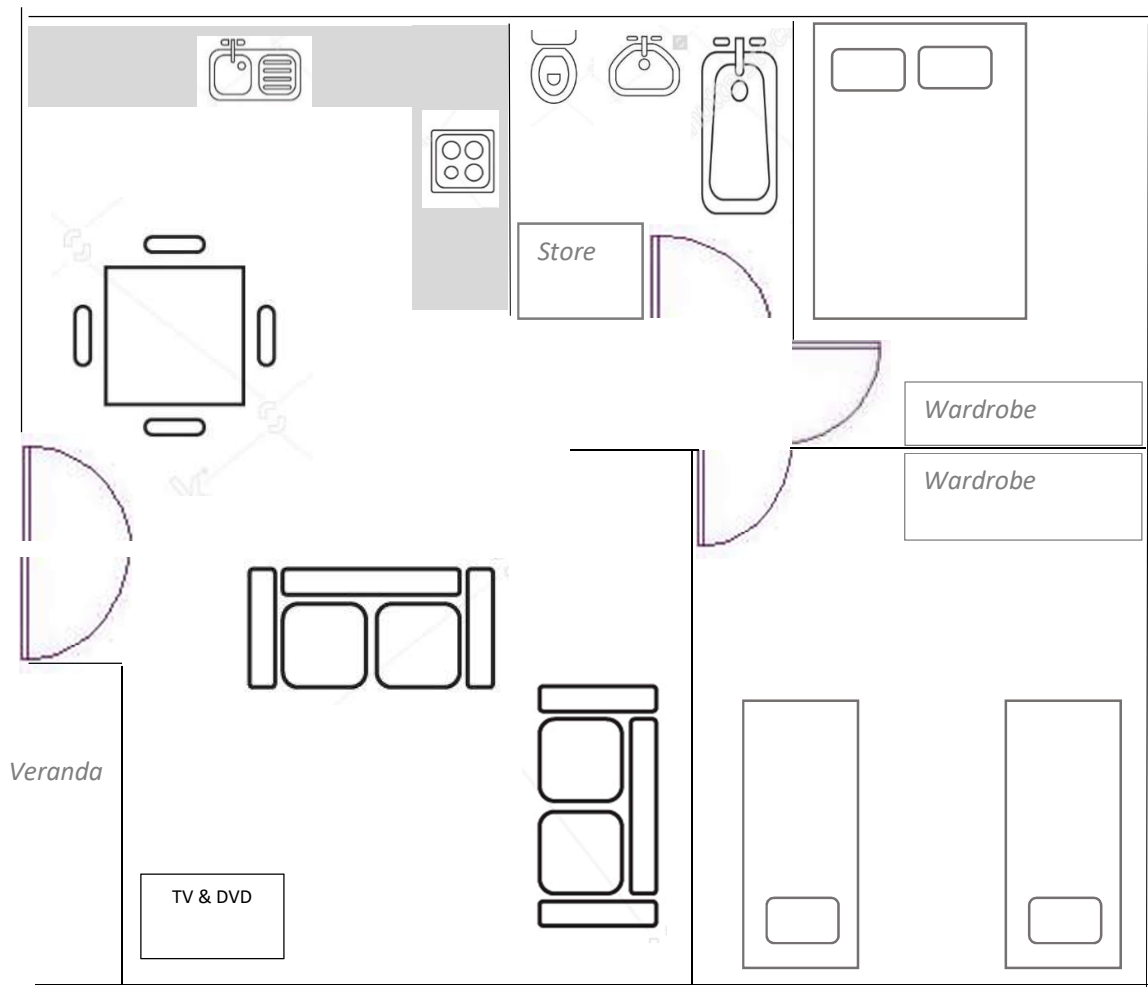

PANTGLAS HALL OWNERS CLUB

Gower 3 lodge – Floor Plan

The Gower is a two bedroom, sleep 4 lodge, one double and one twin bedroom, with family bathroom. There is a wall mounted TV with DVD player and fully equipped kitchen. There is electric heating in the unit. Gower lodges have parking directly outside.