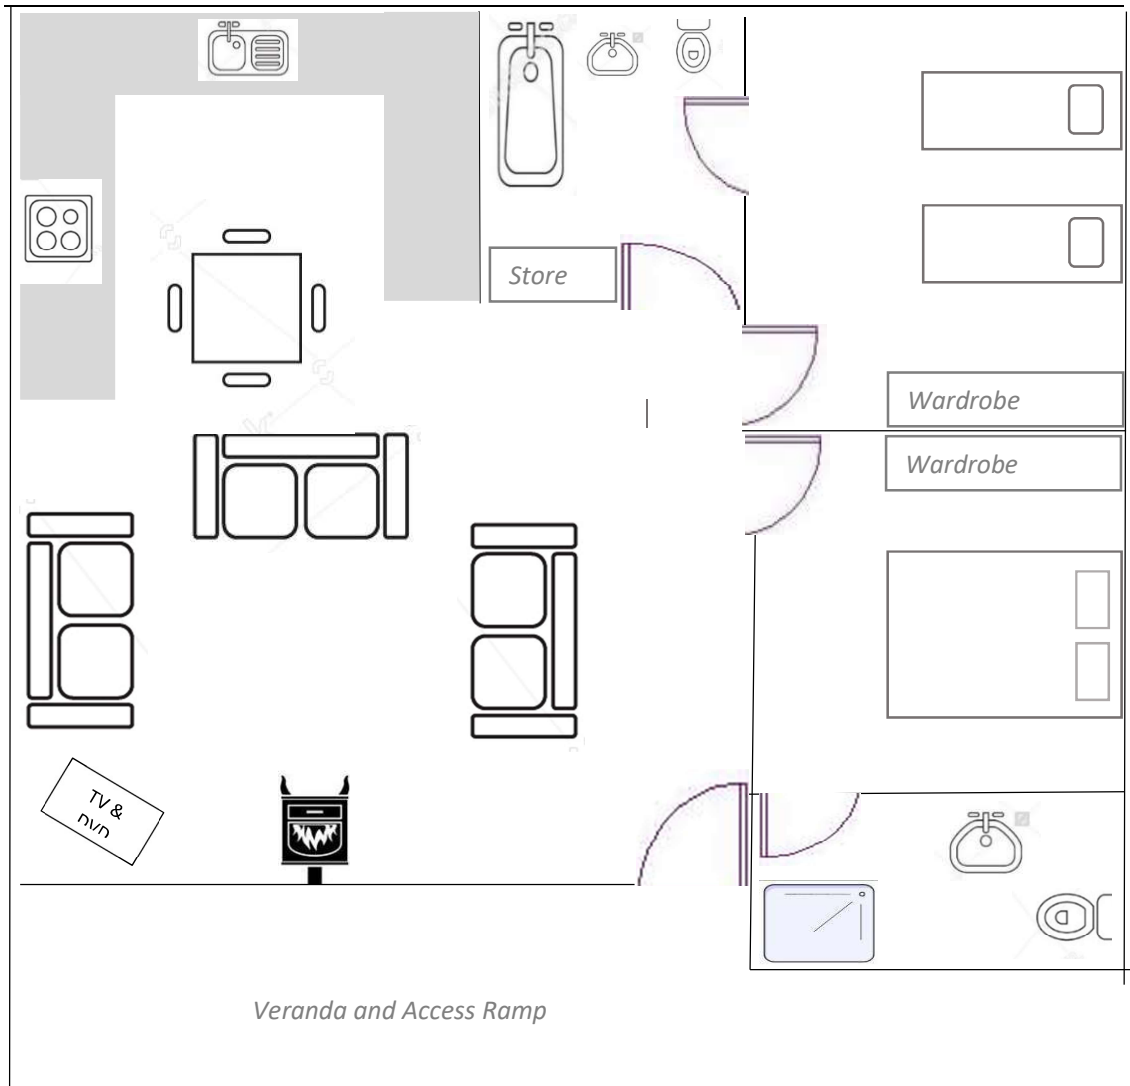

## The Gwynedd lodge – Floor Plan

The Gwynedd is a two bedroom, sleep 6 lodge. There is a double sofa bed in the lounge, one double ensuite with walk in shower, and one twin bedroom with direct access to the family bathroom. The Gwynedd has a log burning stove, wall mounted TV with DVD player and fully equipped kitchen. With a ramp for easy access and wide doors, this lodge is suitable for wheelchairs. There is parking directly outside the unit.