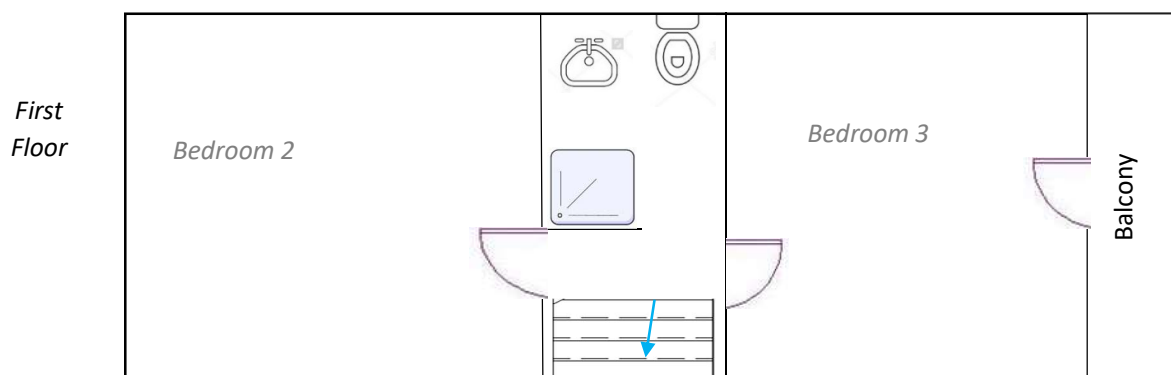

PANTGLAS HALL OWNERS CLUB

The Clwyd lodge – Floor Plan

The Clwyd is a three bedroom, sleep 8 lodge over two floors. There is a double sofa bed in the lounge, two doubles and one twin bedroom, with shower room and family bathroom. As well as a veranda, there is a first floor balcony. The Clwyd has a log burning stove, wall mounted TV with DVD player and fully equipped kitchen. There is parking directly outside.