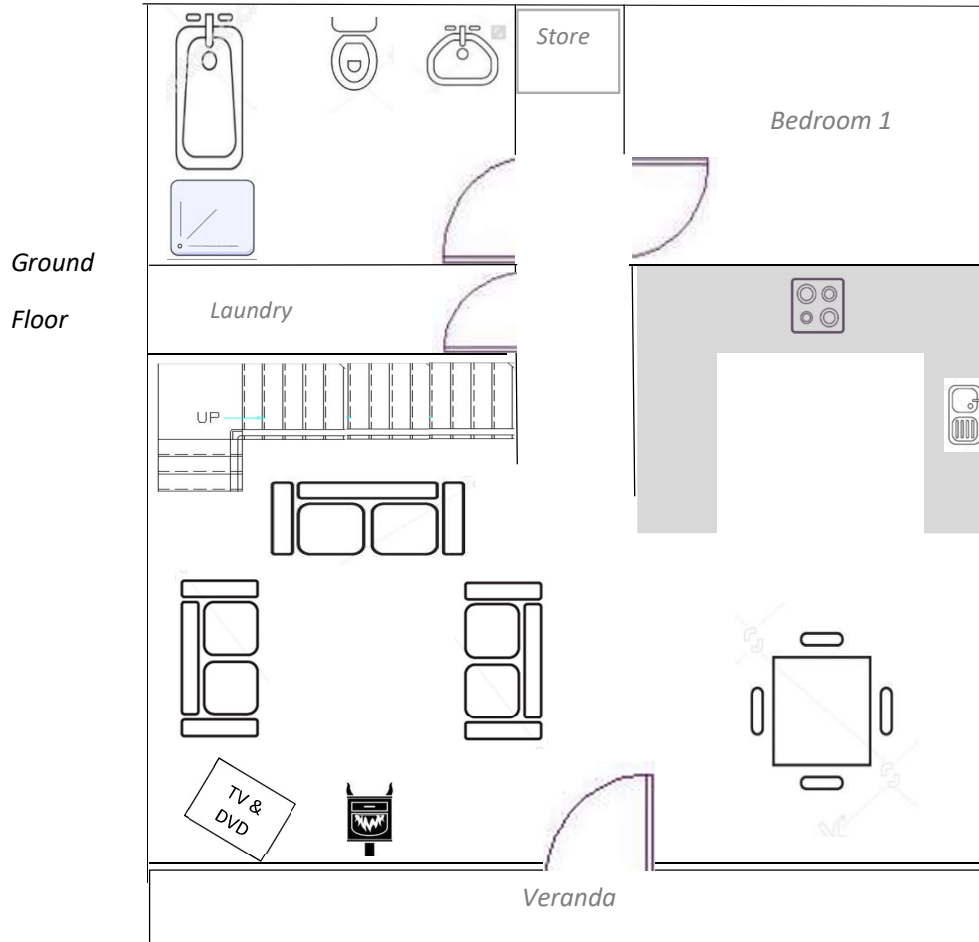

PANTGLAS HALL OWNERS CLUB

The Clwyd lodge – Floor Plan

The Clwyd is a three bedroom, sleep 8 lodge over two floors. There is a double sofa bed in the lounge, two doubles and one twin bedroom, with shower room and family bathroom. As well as a veranda, there is a first floor balcony. The Clwyd has a log burning stove, wall mounted TV with DVD player and fully equipped kitchen. There is parking directly outside.